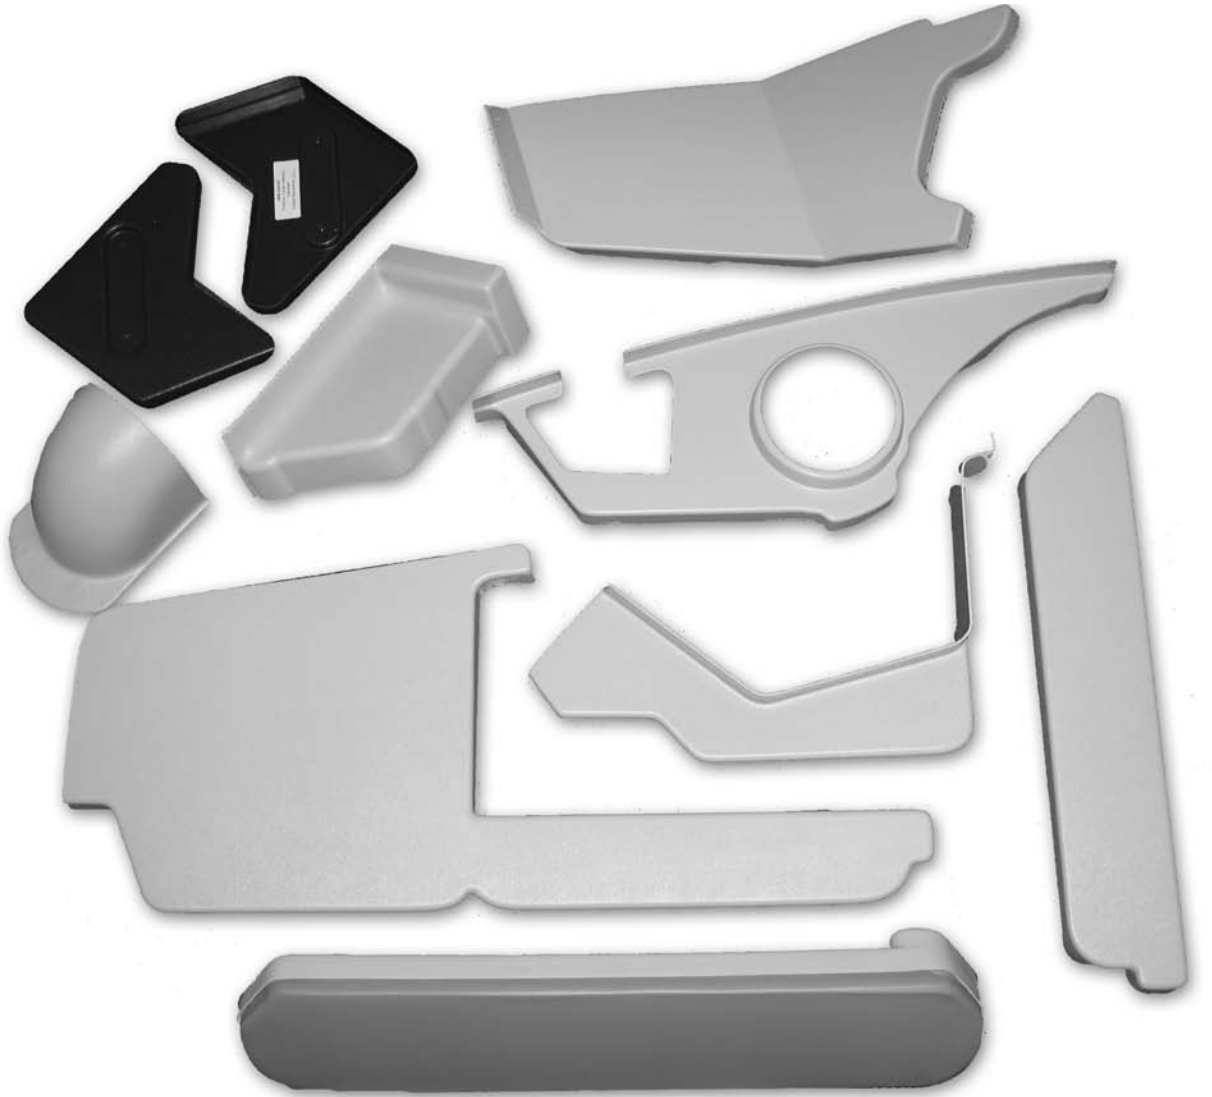

THERMOFORMING

OTHER PRODUCTS

- Radio Boxes
- Electrical Boxes
- Ceiling Systems
- Sidewalls
- Storage Boxes
- Tubecovers

615-867-8515

PRETORIA
Transit Interiors, Inc.